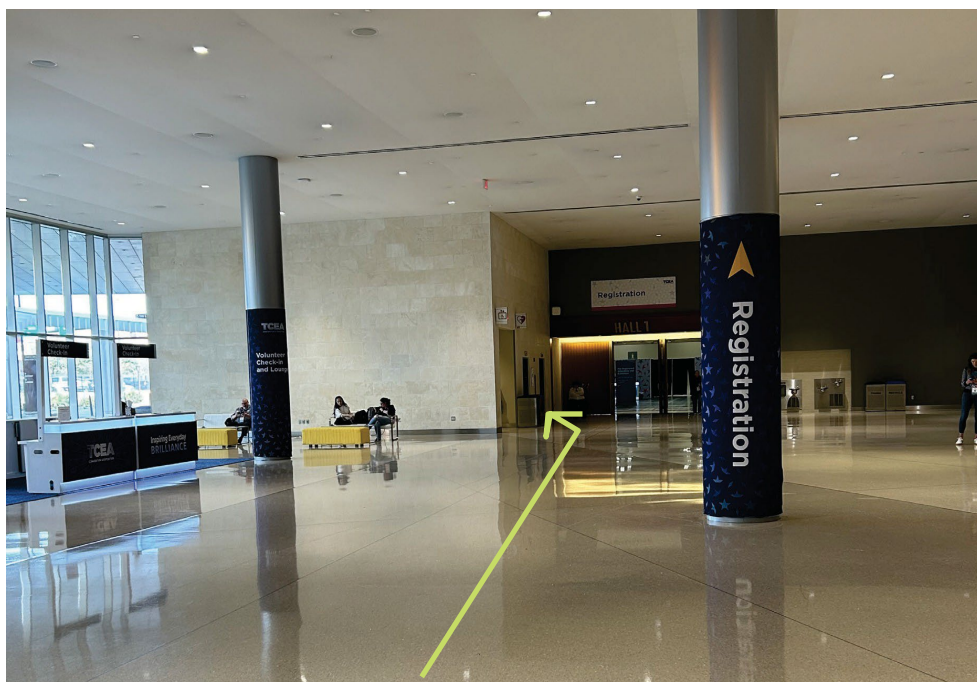

ADA Directions

Once you enter the main lobby, turn left and take the elevator near the Hall 1 entrance to the 3rd floor.

ADA Directions

Once you exit on the third floor (just outside the Stars of Night Ballroom), turn right and walk past Meeting Rooms 301–305 until you reach the Hemisfair Ballroom.

ADA Directions

You will pass the escalator and continue toward the nearest elevator (to the left of the Hemisfair Ballroom area). Take the elevator to the second floor.

ADA Directions

Head to the nearest entrance doors; they will guide you into the Tower View area, where TxSUS 2026 will take place.