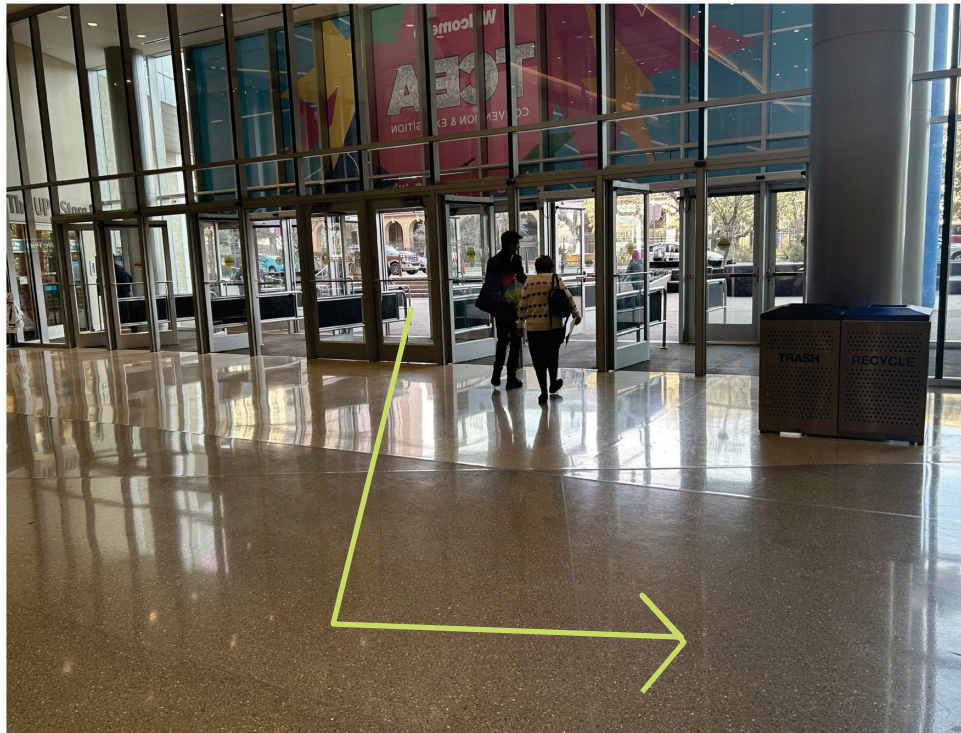

ADA Directions

Once you enter the main lobby, turn left and take the elevator near the Hall 1 entrance to the 3rd floor.

ADA Directions

Once you exit on the third floor (just outside the Stars of Night Ballroom), turn right and walk past Meeting Rooms 301–305 until you reach the Hemisfair Ballroom.

ADA Directions

You will pass the escalator and continue toward the nearest elevator (to the left of the Hemisfair Ballroom area). Take the elevator to the second floor.

ADA Directions

Head to the nearest entrance doors; they will guide you into the Tower View area, where TxSUS 2026 will take place.