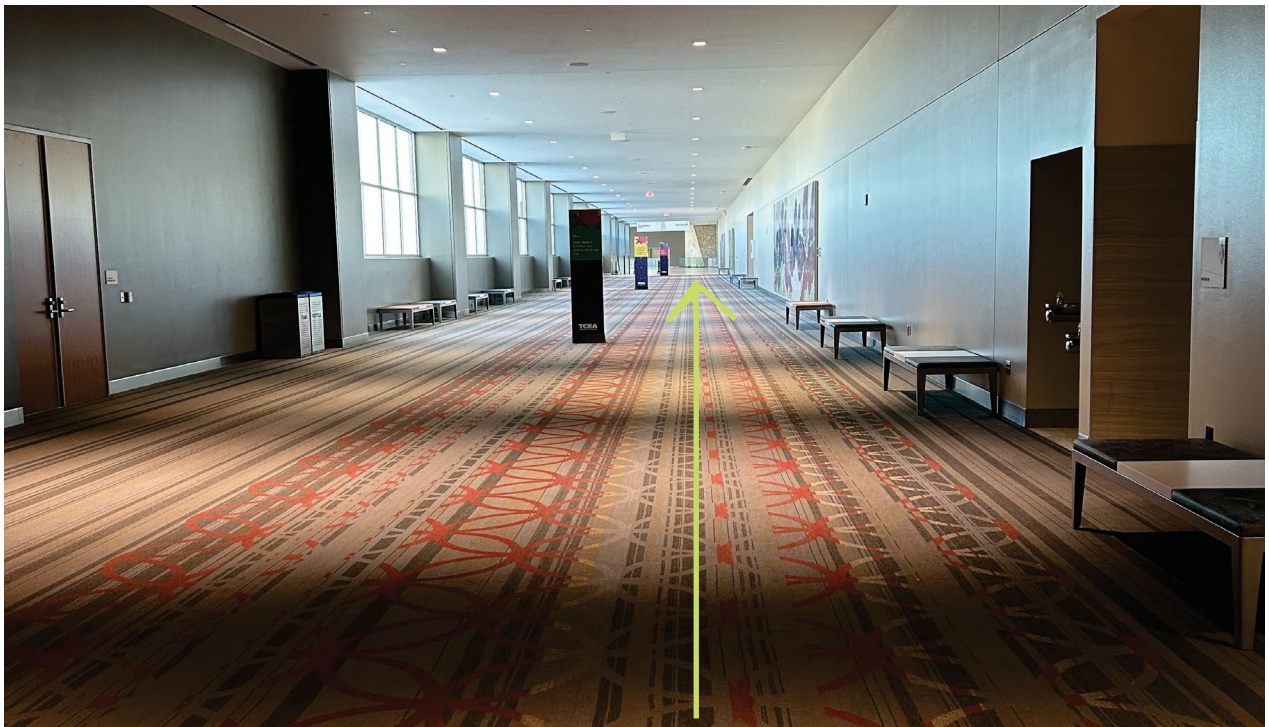

ADA Directions

Once you enter the main lobby, turn left and take the elevator near the Hall 1 entrance to the 3rd floor.

ADA Directions

Once you exit on the third floor (just outside the Stars of Night Ballroom), turn right and walk past Meeting Rooms 301–305 until you reach the Hemisfair Ballroom.

ADA Directions

You will pass the escalator and continue toward the nearest elevator (to the left of the Hemisfair Ballroom area). Take the elevator to the second floor.

ADA Directions

Head to the nearest entrance doors; they will guide you into the Tower View area, where TxSUS 2026 will take place.